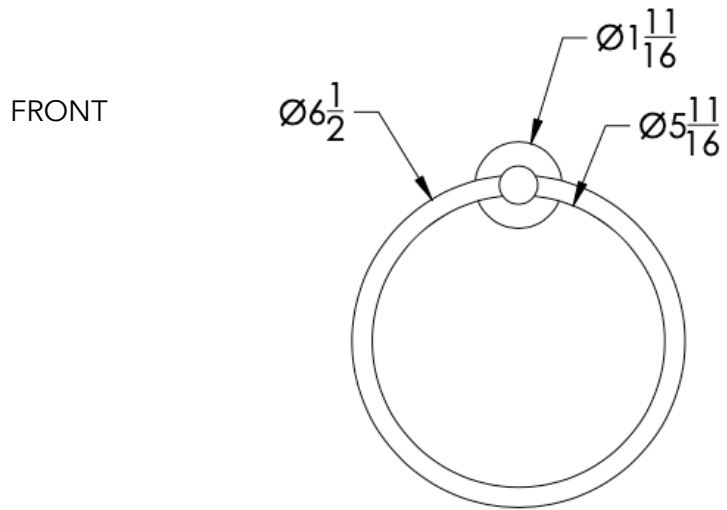

neelnox

LET
THERE
BE **DESIGN.**

FEATURES

- Premium 304 Grade Stainless Steel
- Solid Mount Construction
- Concealed Installation Hardware
- State of the art wall anchors included for installation on Dry wall or Tile

COLLECTION ENDEAVOR

TOWEL RING

Model	Product	Finishes Available
ENV-TWR1	Towel Ring	Multiple finishes available. Over 23 finishes to choose from.

FINISHES			
	Polished (-P)	Antique Copper (-ACOP)	Polished Gold (-PGLD)
	Brushed (-B)	Polished Brass (-PBRS)	Brushed Copper (-BCOP)
	Brushed Gold (-BGLD)	Matte White (-WHT)	Brushed Rose Gold (-BRGD)
	Matte Black (-BLK)	Brushed Modern Bronze (-BMBRZ)	Brushed Black (-BRBLK)
	Oil Rubbed Bronze (-ORB)	Glossy White (-GWHT)	Polished Black (-PBLK)
	Brushed Brass (-BBRS)	Polished Rose Gold (-PRGD)	Antique Nickel (-ANKL)
	Brushed Bronze (-BBRZ)	Unlacquered Brass (-UBRS)	Black Nickel (-NKBL)
	Antique Brass (-ABRS)	Polished Nickel (-PNKL)	

Dimension in inches

NOTE: Dimensions subject to change without notice.