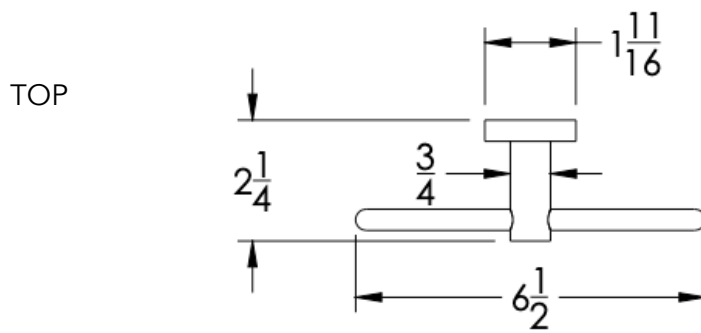

neelnox

LET
THERE
BE **DESIGN.**

FEATURES

- Premium 304 Grade Stainless Steel
- Solid Mount Construction
- Concealed Installation Hardware
- State of the art wall anchors included for installation on Dry wall or Tile

Dimension in inches

NOTE: Dimensions subject to change without notice.