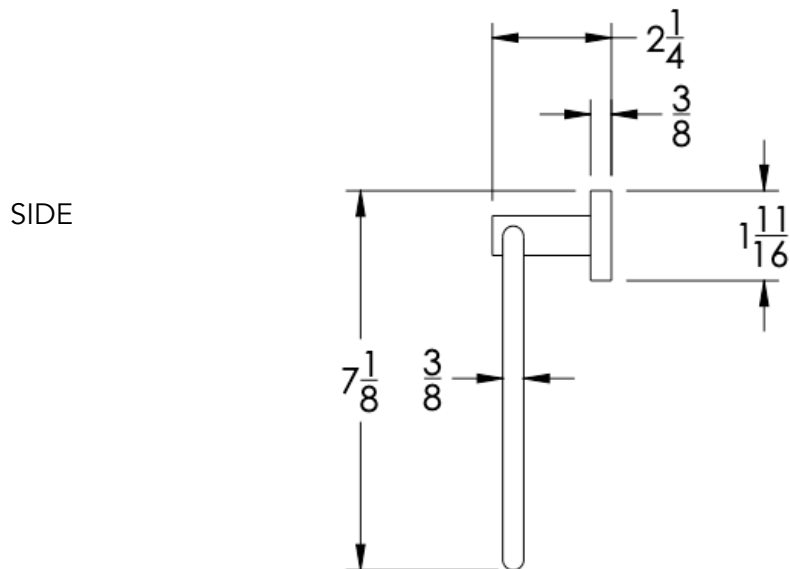

neelnox

LET
THERE
BE **DESIGN.**

FEATURES

- Premium 304 Grade Stainless Steel
- Solid Mount Construction
- Concealed Installation Hardware
- State of the art wall anchors included for installation on Dry wall or Tile

COLLECTION ENDEAVOR

TOWEL RING

Model	Product	Finishes Available
ENV-TWR1	Towel Ring	Multiple finishes available. Over 23 finishes to choose from.

FINISHES			
	Polished (-P)	Antique Copper (-ACOP)	Polished Gold (-PGLD)
	Brushed (-B)	Polished Brass (-PBRS)	Brushed Copper (-BCOP)
	Brushed Gold (-BGLD)	Matte White (-WHT)	Brushed Rose Gold (-BRGD)
	Matte Black (-BLK)	Brushed Modern Bronze (-BMBRZ)	Brushed Black (-BRBLK)
	Oil Rubbed Bronze (-ORB)	Glossy White (-GWHT)	Polished Black (-PBLK)
	Brushed Brass (-BBRS)	Polished Rose Gold (-PRGD)	Antique Nickel (-ANKL)
	Brushed Bronze (-BBRZ)	Unlacquered Brass (-UBRS)	Black Nickel (-NKBL)
	Antique Brass (-ABRS)	Polished Nickel (-PNKL)	

Dimension in inches

NOTE: Dimensions subject to change without notice.